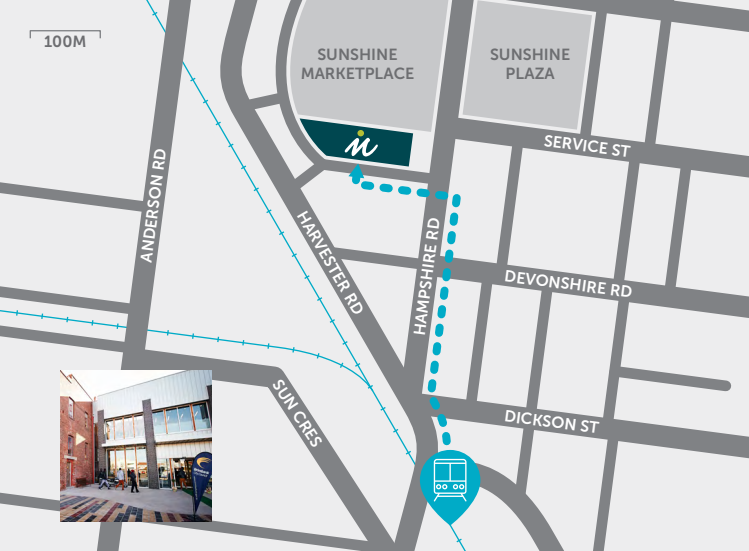

# travelling to Sunshine

train

## travelling by train

The Sunbury line will take you to Sunshine train station.

Depending on which station you catch this train from, the train may also be displayed as a Watergardens or Sydenham line train.

Inclusion Melbourne is a 7 minute walk (550 metres).

## accessibility

A lift is available for disabled access to the first floor.

The lift is located to the left of the ground floor reception.

Inclusion Melbourne Sunshine is strictly a non-smoking site.

Visy Cares Hub, 80B Harvester Road, Sunshine, VIC 3020  
(Behind Brimbank Library)