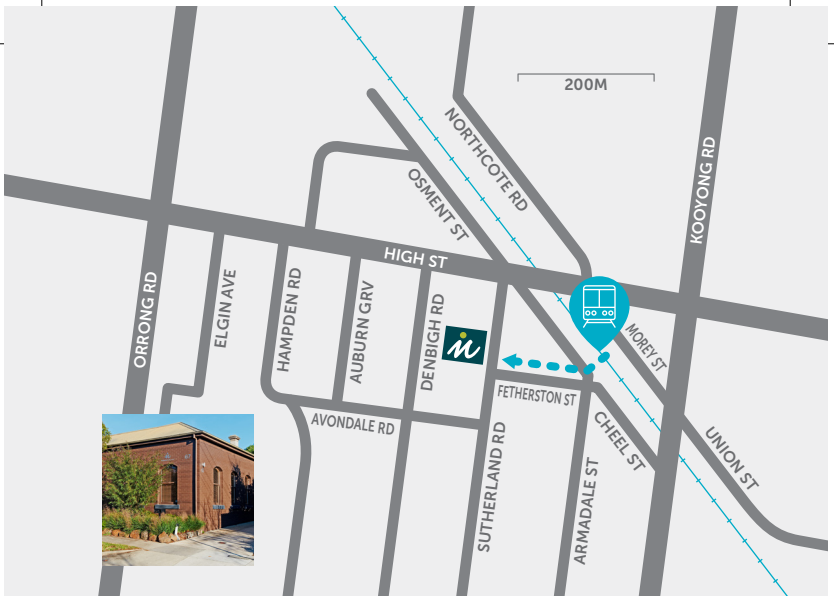

# travelling to Armadale

train

## travelling by train

You can catch the Cranbourne, Frankston or Pakenham lines to get to Armadale train station.

Depending on the time of day, only some trains will stop at Armadale train station. Check the screens on the train platform.

Inclusion Melbourne is a 2 minute walk (170 metres).